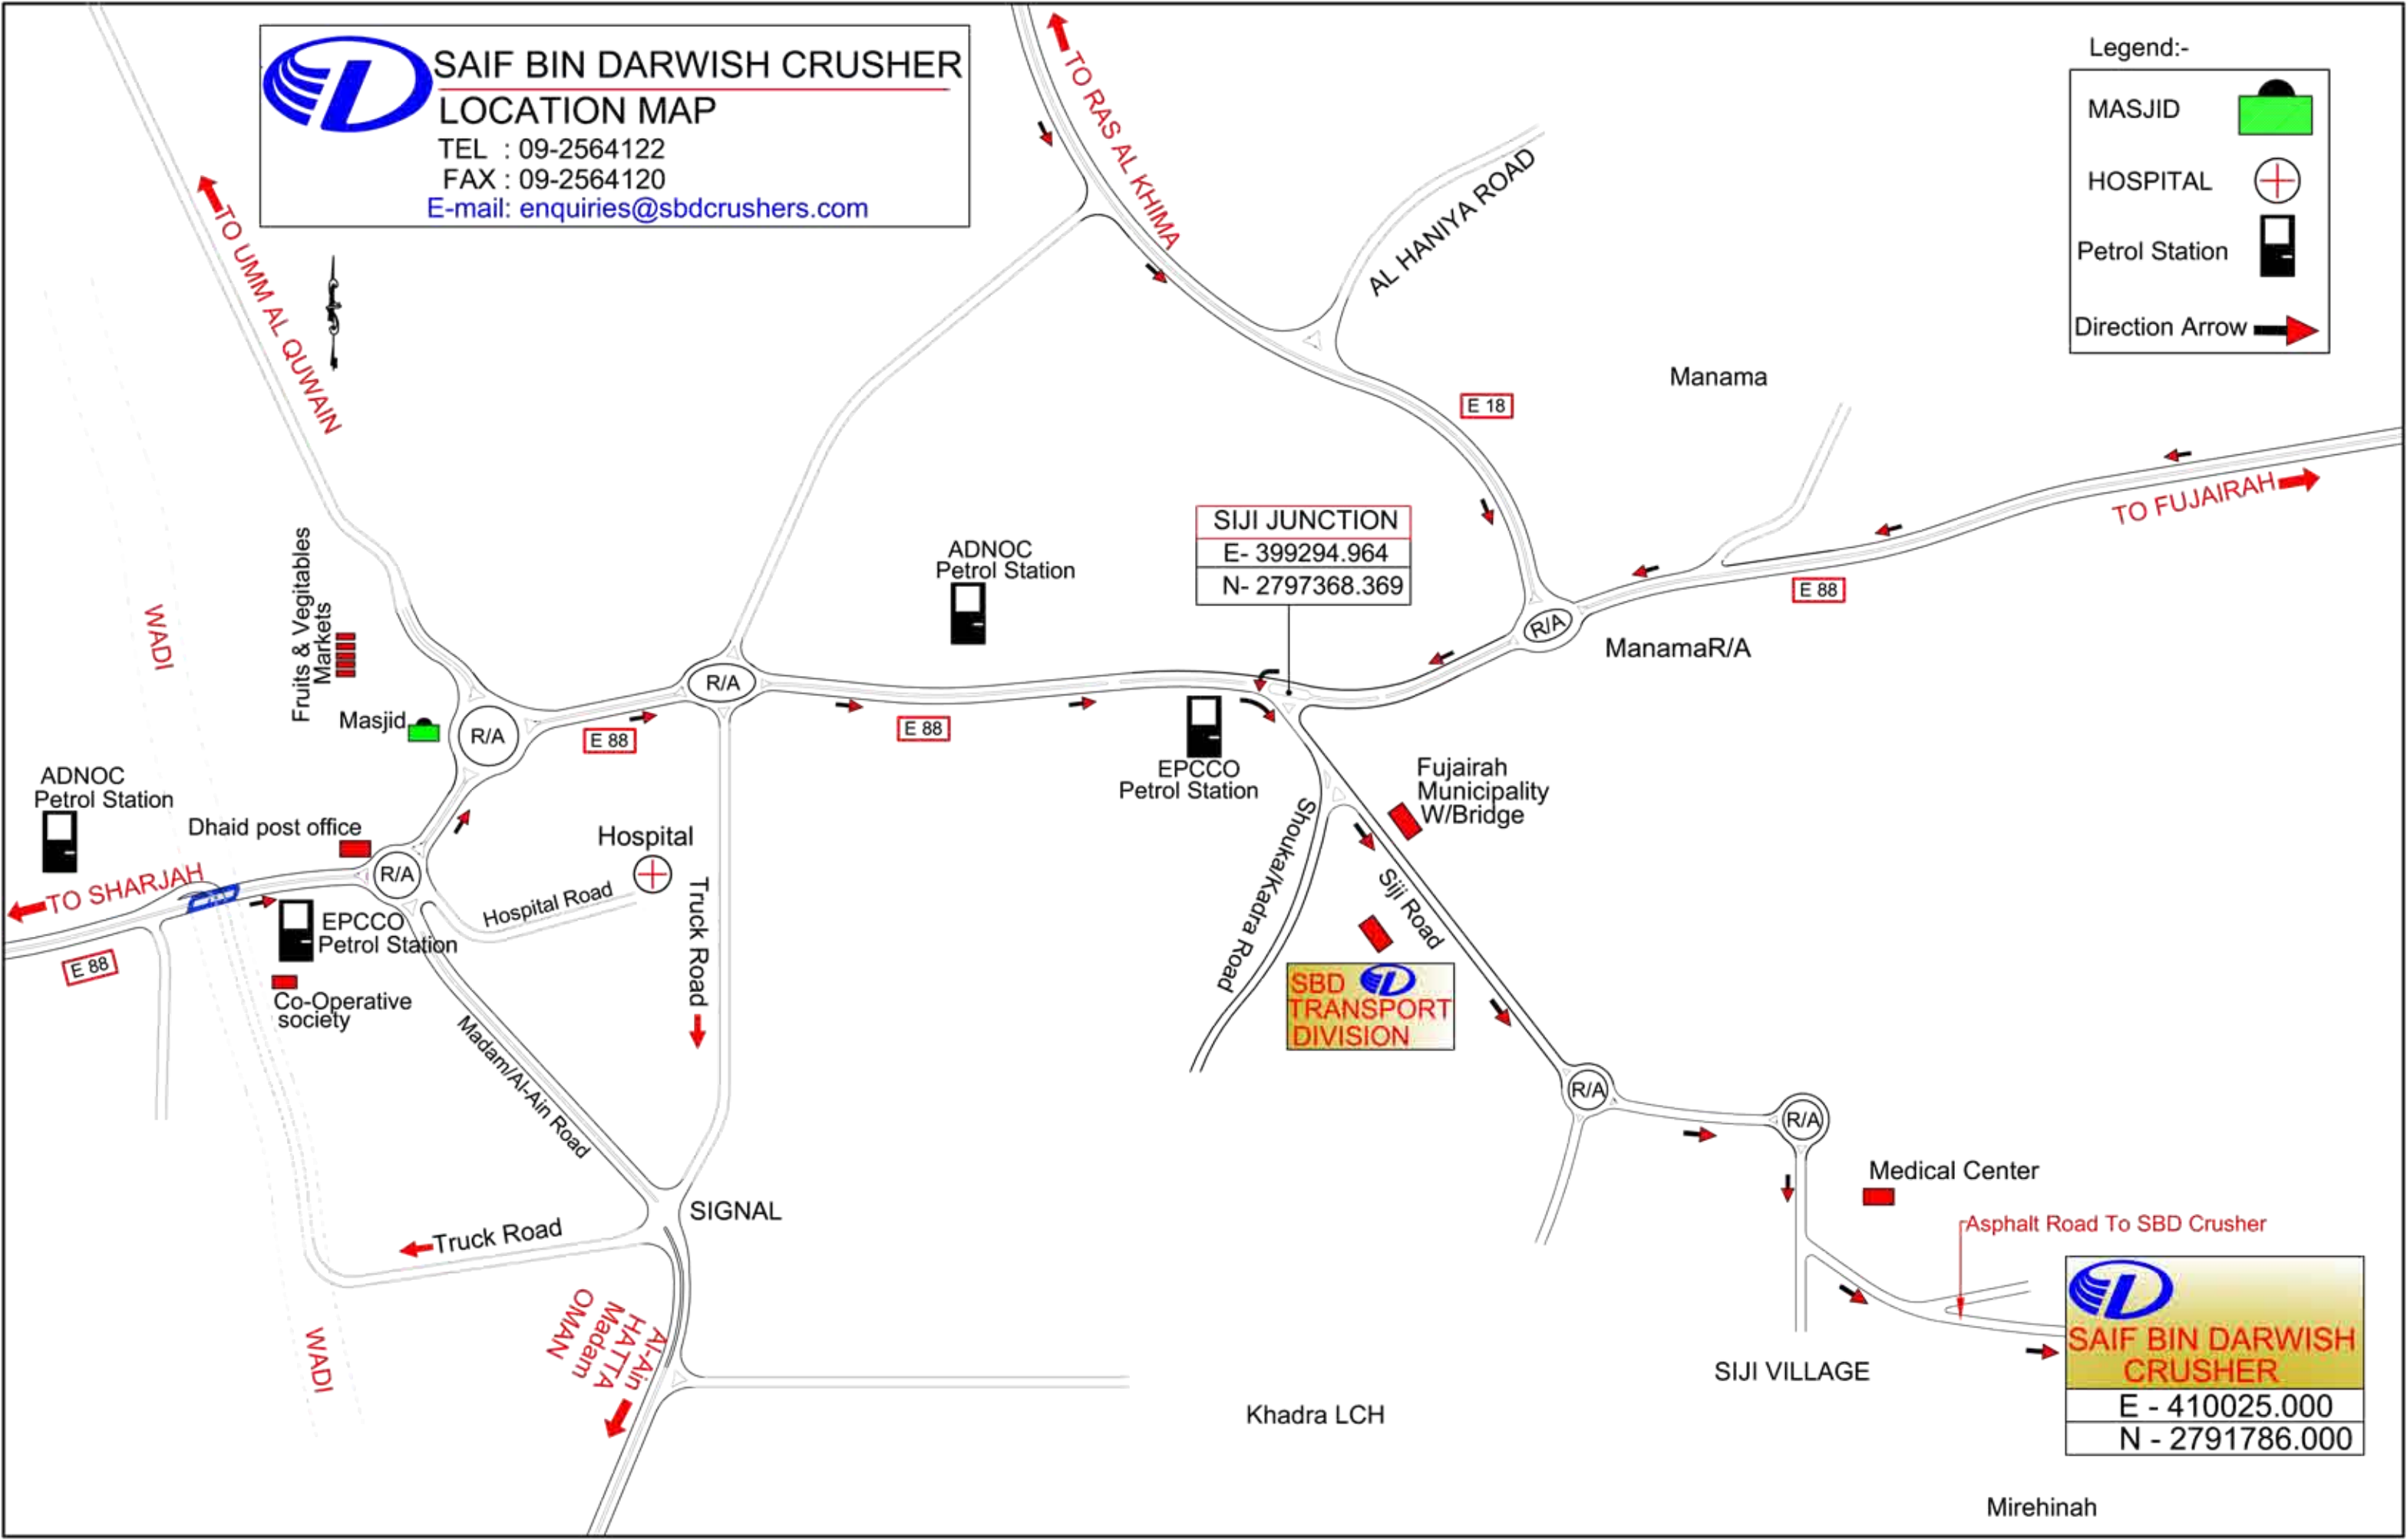

## LOCATION MAP

TEL : 09-2564122

FAX : 09-2564120

E-mail: enquiries@sbdcrushers.com

Legend:-

MASJID 

HOSPITAL 

Petrol Station 

Direction Arrow 

**SIJI JUNCTION**  
E- 399294.964  
N- 2797368.369

**SAIF BIN DARWISH CRUSHER**  
E - 410025.000  
N - 2791786.000

**SBD TRANSPORT DIVISION**

**SIJI JUNCTION**  
E- 399294.964  
N- 2797368.369

Fujairah Municipality W/Bridge

ADNOC Petrol Station

EPCCO Petrol Station

ADNOC Petrol Station

Masjid

Hospital

EPCCO Petrol Station

Co-Operative society

AL HANIYA ROAD

TO RAS AL KHIMA

TO UMM AL QUWAIN

TO FUJAIRAH

TO SHARJAH

AL-Ain HATTI Madam OMAN

WADI

WADI